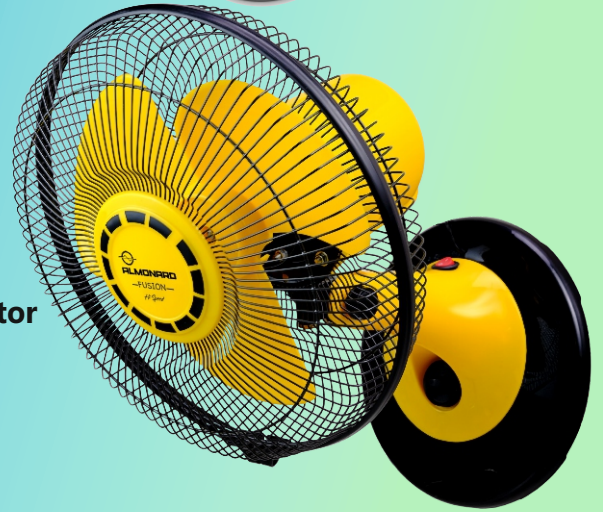

ALMONARD

Trusted for Excellence in Air Technology for Over 55 Years

FUSION WALL cum TABLE FAN 300mm (12")

- With oscillation feature
- 3 Speed control
- 100% Copper winding motor

Volt	Watt	AMP	RPM
230	78	0.34	2400

Colours Available

- Yellow - Black
- Brown - Beige
- Fully Black

TYNIE DELUXE FAN 225mm (9")

- Perfect fan for personal use
- 100% Copper winding motor

Volt	Cycle	Watt	RPM	Phase	AMP
230	50	50	2500	Single	0.22

Colours Available

- Yellow
- White
- Blue
- Red

Reliability • Quality • Dependability